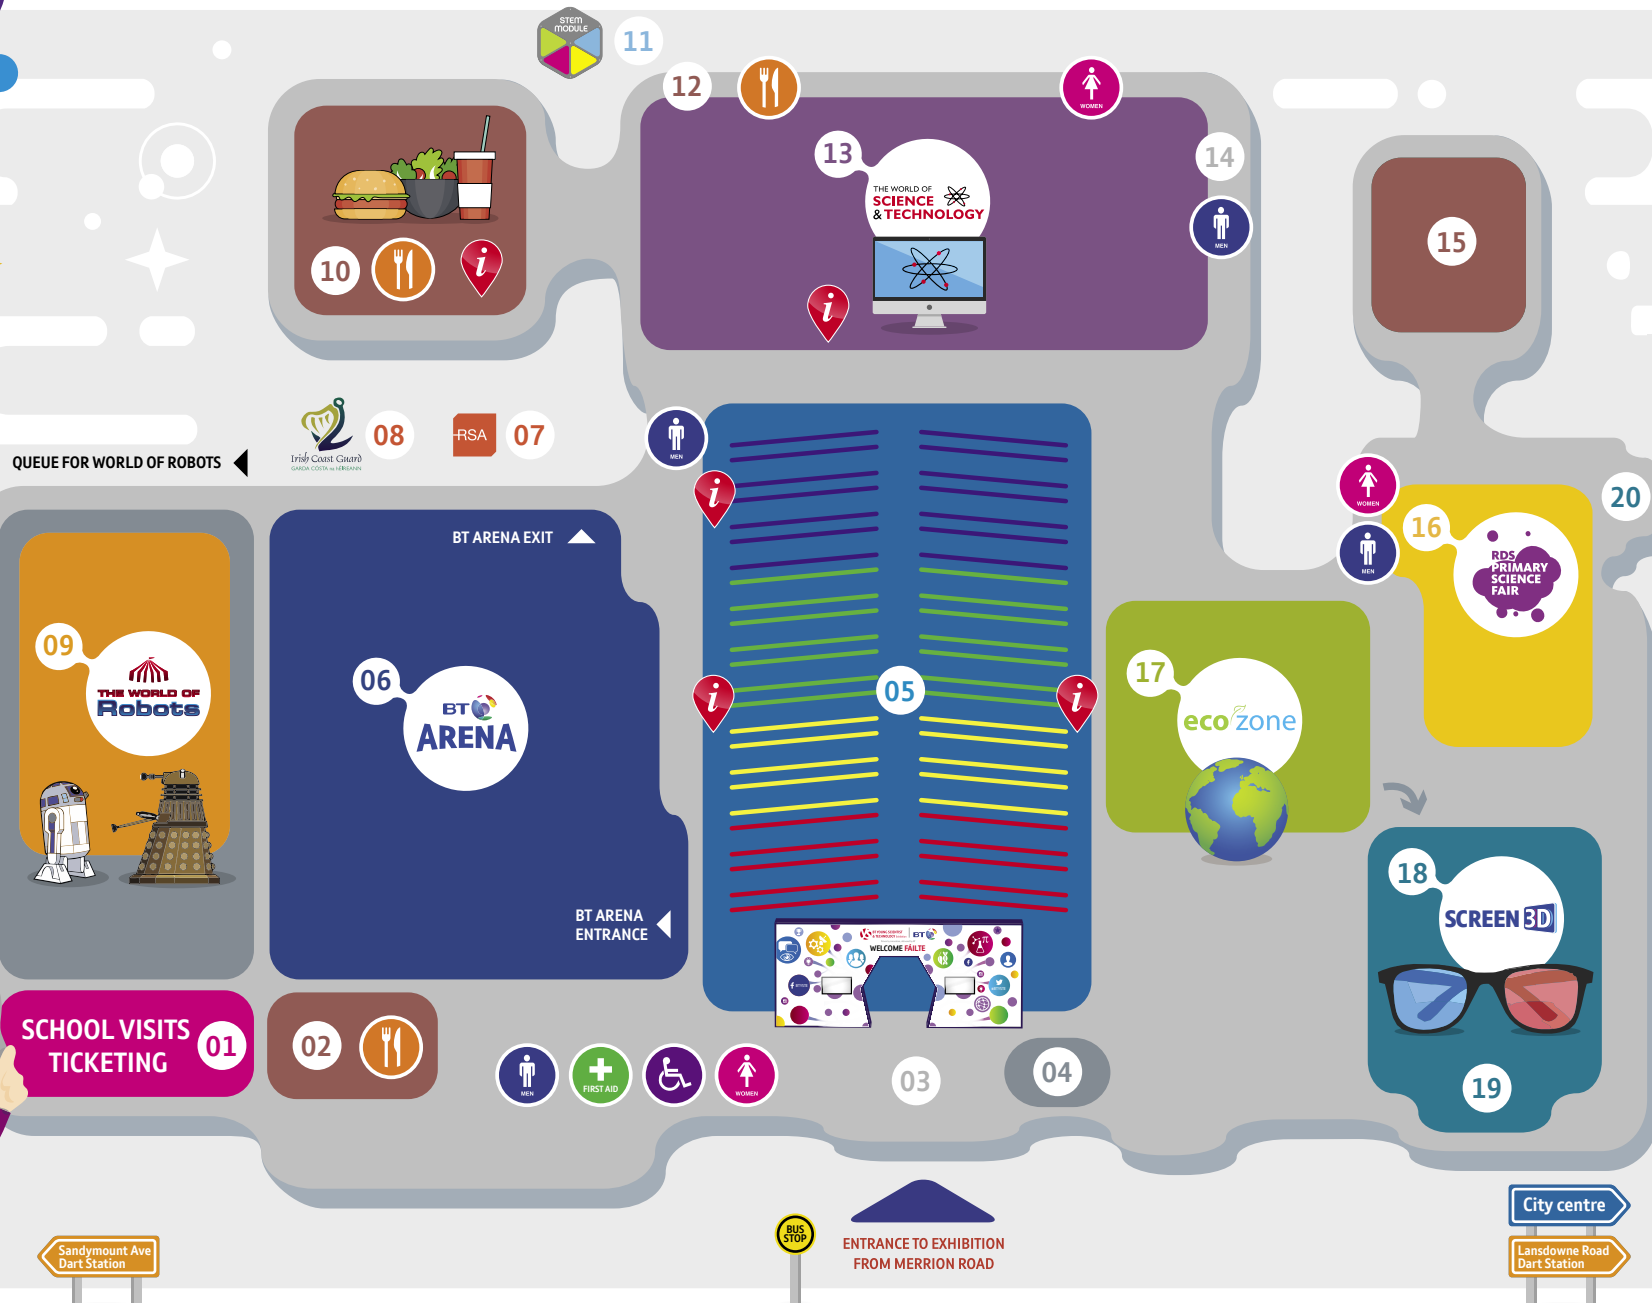

Map

MAP KEY

- 01 School visits ticketing
- 02 Coffee Bar
- 03 Information Desks
- 04 Organisers Office
- 05 Exhibition Hall
- 06 BT Arena
- Opening/Awards Ceremonies
- David Meade Show
- Titan the Robot
- The Ultimate Science Show
- 07 RSA Interactive Shuttle
- 08 Irish Coast Guard
- 09 The World of Robots
- 10 Food Court
- 11 STEM
- 12 Ring Bistro
- 13 The World of Science & Technology
- 14 Meeting Points 1 & 2 for coach party departure
- 15 Packed lunch area
- 16 Primary Science
- 17 Eco Zone
- 18 Screen 3D & Student Club
- 19 "Bang the Drum" with Irish Aid - Drumming Workshop (Concert Hall Foyer)
- 20 "Bang the Drum" with Irish Aid - Drumming Workshop (Clyde Room Foyer)