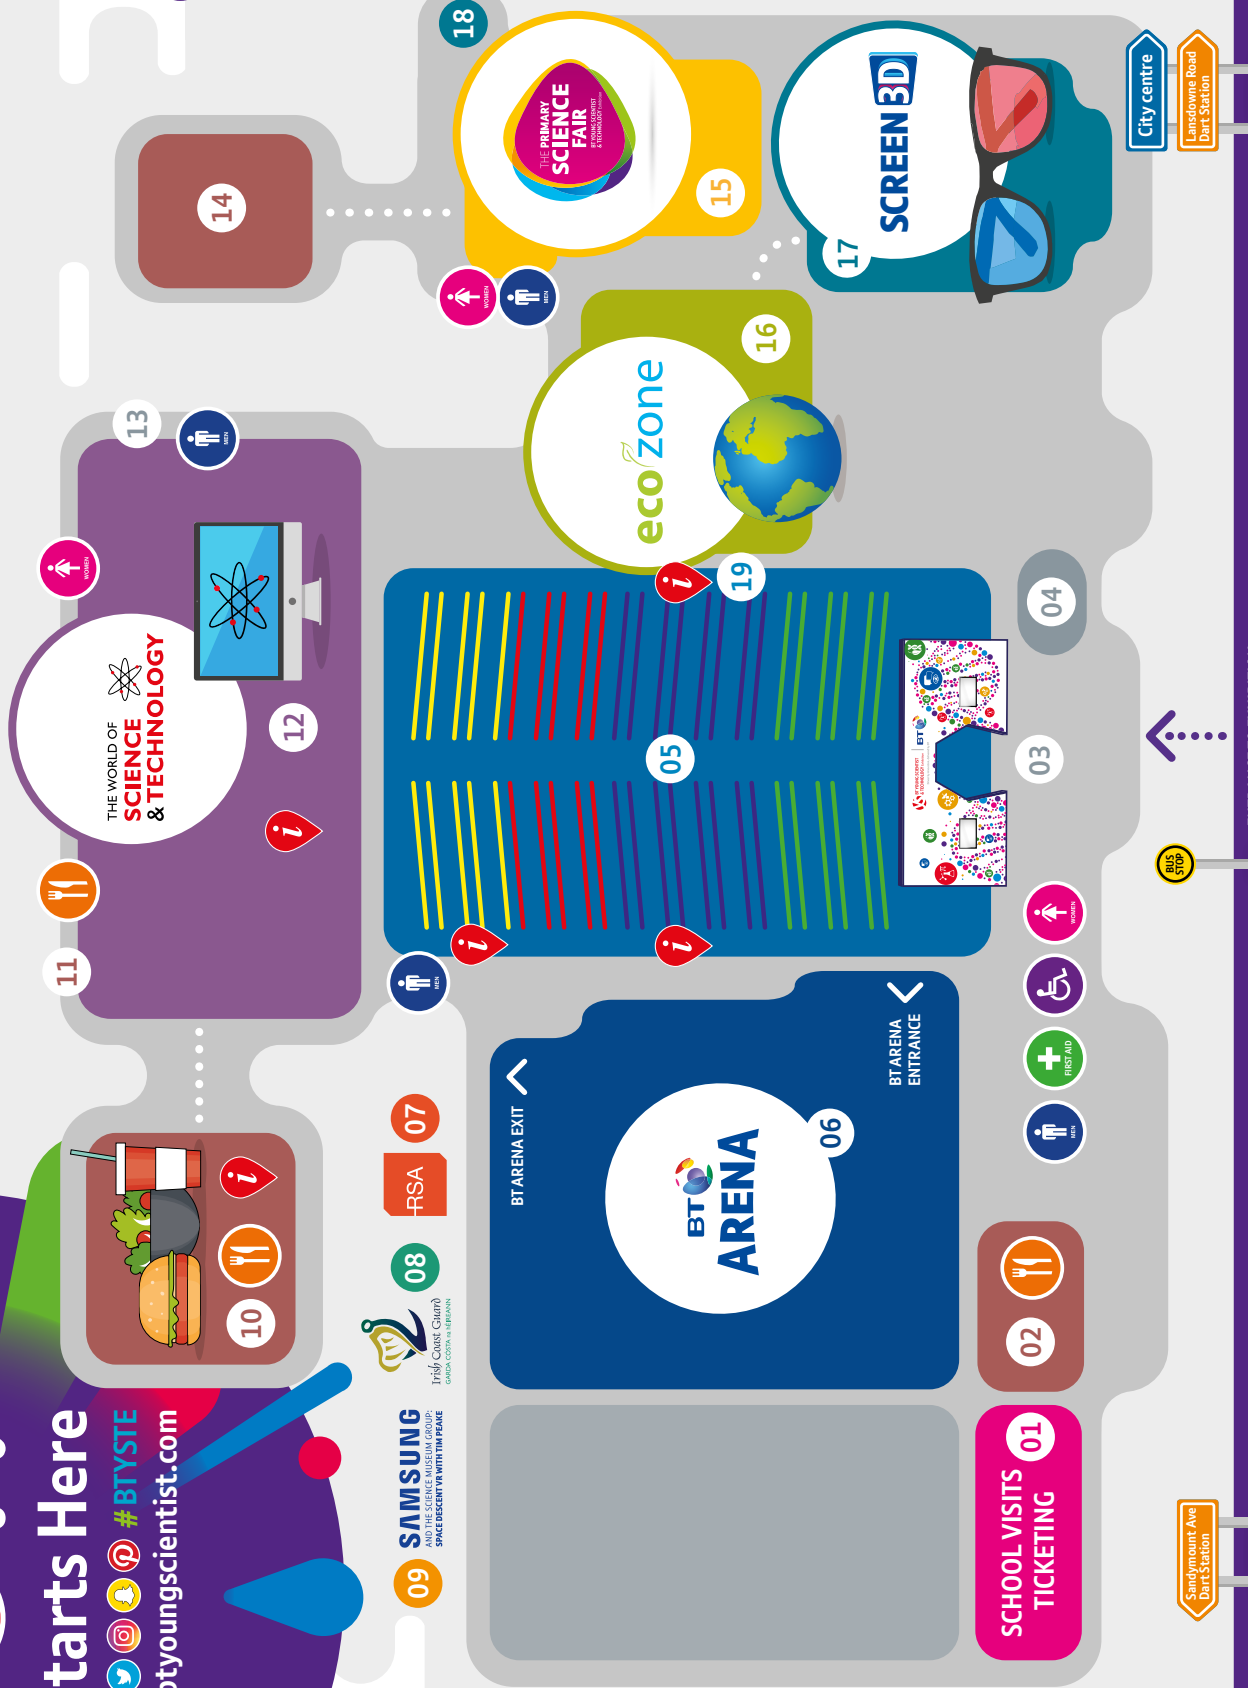

Events schedule

Friday 11th January

2019

	BT ARENA	CONCERT HALL	CLYDE ROOM FOYER
08:45		Primary Science Fair show	
09:45	Ministry of Science		
10:00			Drumming Workshop
10:15		Space: The next frontier 3D	
10:30	Your beautiful biased brain		
10:45			
11:00			Drumming Workshop
11:15	Scientific Sue	Space: The next frontier 3D	
11:30			
11:45			
12:00	Ministry of Science		Drumming Workshop
12:15		Space: The next frontier 3D	
12:30			
12:45	Your beautiful biased brain		
13:00			
13:15		Space: The next frontier 3D	
13:30	Ministry of Science		
13:45			
14:00			Drumming Workshop
14:15	Scientific Sue	Space: The next frontier 3D	
14:30			
14:45			
15:00	Your beautiful biased brain		Drumming Workshop
15:15		Space: The next frontier 3D	
15:30			
15:45	Ministry of Science		
16:00			Drumming Workshop
16:15			
16:30			

2019

It Starts Here

#BTYSTE
www.btyoungscientist.com

SAMSUNG
 AND THE SCIENCE MUSEUM GROUP
 SPACED OUT IN MERRION ROAD

Irish Coast Guard
 GARDIA COSTA NA hÉIREANN

FSA 07

08

09

MAP KEY

- 01 School visits ticketing
- 02 Coffee Bar
- 03 Information Desks
- 04 Organisers Office
- 05 Exhibition Hall
- 06 BT Arena
 - Opening/Awards Ceremonies
 - Ministry of Science
 - My Big Beautiful Biased Brain
 - Ministry of Science
 - Scientific Sue
- 07 RSA Interactive Shuttle
- 08 Samsung and the Science Museum Group: Space Descent VR with Tim Peake
- 09 Irish Coast Guard
- 10 Food Court
- 11 Ring Bistro
- 12 The World of Science & Technology
- 13 Meeting Points 1 & 2 for coach party departure
- 14 Packed lunch area
- 15 The Primary Science Fair
- 16 Eco Zone
- 17 Screen 3D & Student Club
- 18 "Bang the Drum" with Irish Aid - Drumming Workshop (Clyde Room Foyer)
- 19 Results video wall

ENTRANCE TO EXHIBITION FROM MERRION ROAD

Get the app